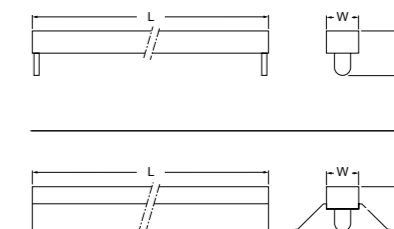

BATTENS

Indoor Lighting

وحدة إنارة فلورسنت مناسبة للتثبيت السطحي بالأسقف والجدران ومصممة بشكل خاص لتقديم حلول الإنارة العامة في المساجد والمنازل والورش وغيرها من التطبيقات المشابهة. الوحدة مزودة بمحول تشغيل إلكتروني Ballast أوروبي الصنع ذو جودة عالية حسب المواصفات القياسية السعودية والدولية. وذات هيكل من الفولاذ المعالج والمطلي حرارياً بدهان إلكتروستاتيكي أبيض.

Surface/wall T8 batten luminaire especially designed to create general lighting solutions in mosques, houses, workshops, and all other similar applications.

The luminaire is equipped with high efficient electronic European ballast as per Saudi and international standards. The housing is made of prepainted electrostatic white steel.

Specifications

Mounting	Surface mounted (Ceiling / Wall)
Lamp type	T8
Lamp holder	G13
Control gear type	Electronic
Optical system	Bare Lamp
Voltage Rating/ Freq.	220-240V / 50-60 Hz
Power factor	>0.95
Degree of protection	IP20
Internal Wiring	0.5 mm sq. solid copper wire, PVC 105 deg C

ORDERING CODE

	L	W	H
Sidra_SBA218E01	620	60	75
Sidra_SBA236E01	1230	60	75
Sidra_SBA118E01	619	60	70
Sidra_SBA136E01	1230	60	70